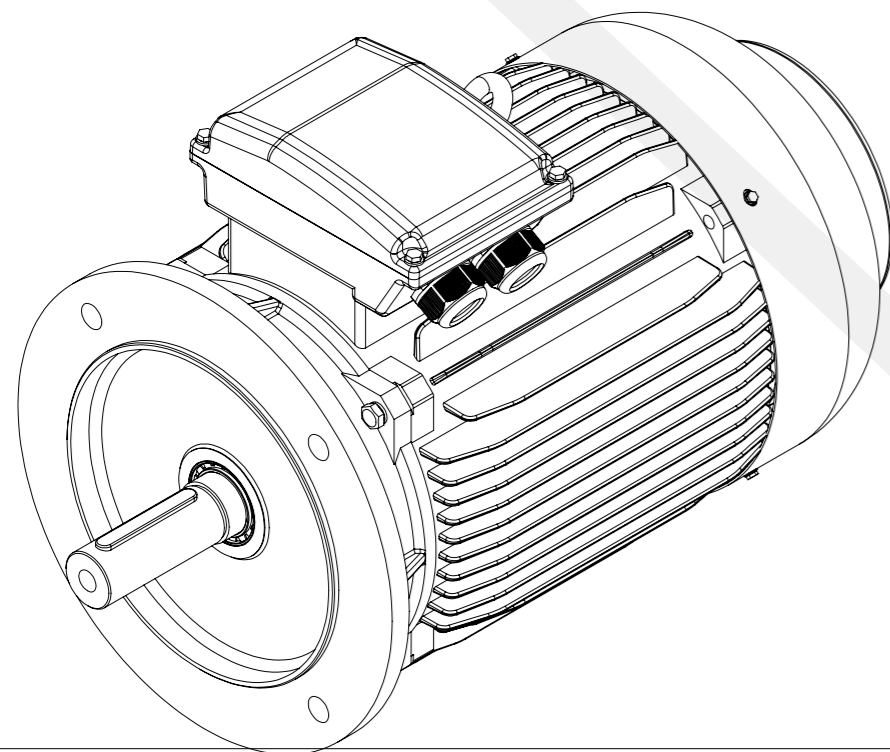

Electric  s.r.o.

3LC-160M-B5
Mounting diagram